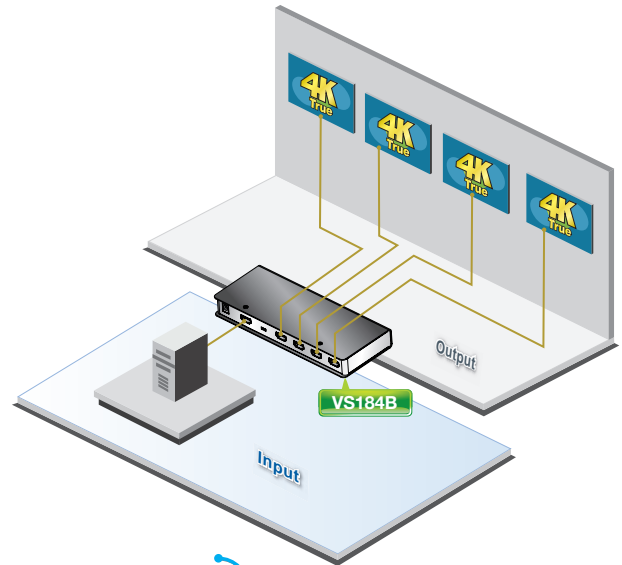

Specifications

Function	VS182B	VS184B
Video Input		
Interfaces	1 x HDMI Type A Female (Black)	
Impedance	100 Ω	
Max. Distance	1.8m / 4K @ 60 Hz (4:4:4)	
Video Output		
Interfaces	2 x HDMI Type A Female (Black)	4 x HDMI Type A Female (Black)
Impedance	100 Ω	
Max. Distance	1.8m / 4K @ 60 Hz (4:4:4) 15 m / 1920 x 1200	
Video		
Max. Data Rate	18 Gbps(6 Gbps Per Lane)	
Max. Pixel Clock	600 MHz	
Compliance	HDMI (3D, Deep Color, 4K); HDCP Compatible	
Max. Resolution	Up to 4096 x 2160 / 3840 x 2160 @ 60 Hz (4:4:4)	
Audio		
Input	1 x HDMI Type A Female (Black)	1 x HDMI Type A Female (Black)
Output	2 x HDMI Type A Female (Black)	4 x HDMI Type A Female (Black)
Power		
Connectors	1 x DC Jack	1 x DC Jack
Consumption	5 VDC, 4.25 W	5 VDC, 4.84 W
Environmental		
Operating Temperature	0° to 40° C	
Storage Temperature	-20° to 60° C	
Humidity	0 - 80% RH, Non-Condensing	
Physical Properties		
Housing	Metal	Metal
Weight	0.32 kg	0.48 kg
Dimensions (L x W x H)	12.50 x 8.00 x 2.50 cm	20.00 x 8.00 x 2.50 cm

ATEN International Co., Ltd.

3F., No.125, Sec. 2, Datong Rd., Sijhih District., New Taipei City 221, Taiwan
Phone: 886-2-8692-6789 Fax: 886-2-8692-6767
www.aten.com E-mail: marketing@aten.com

Publish Date: 08/2018 V3.0

© Copyright 2018 ATEN® International Co., Ltd.
ATEN and the ATEN logo are trademarks of ATEN International Co., Ltd.
All rights reserved. All other trademarks are the property of their respective owners.